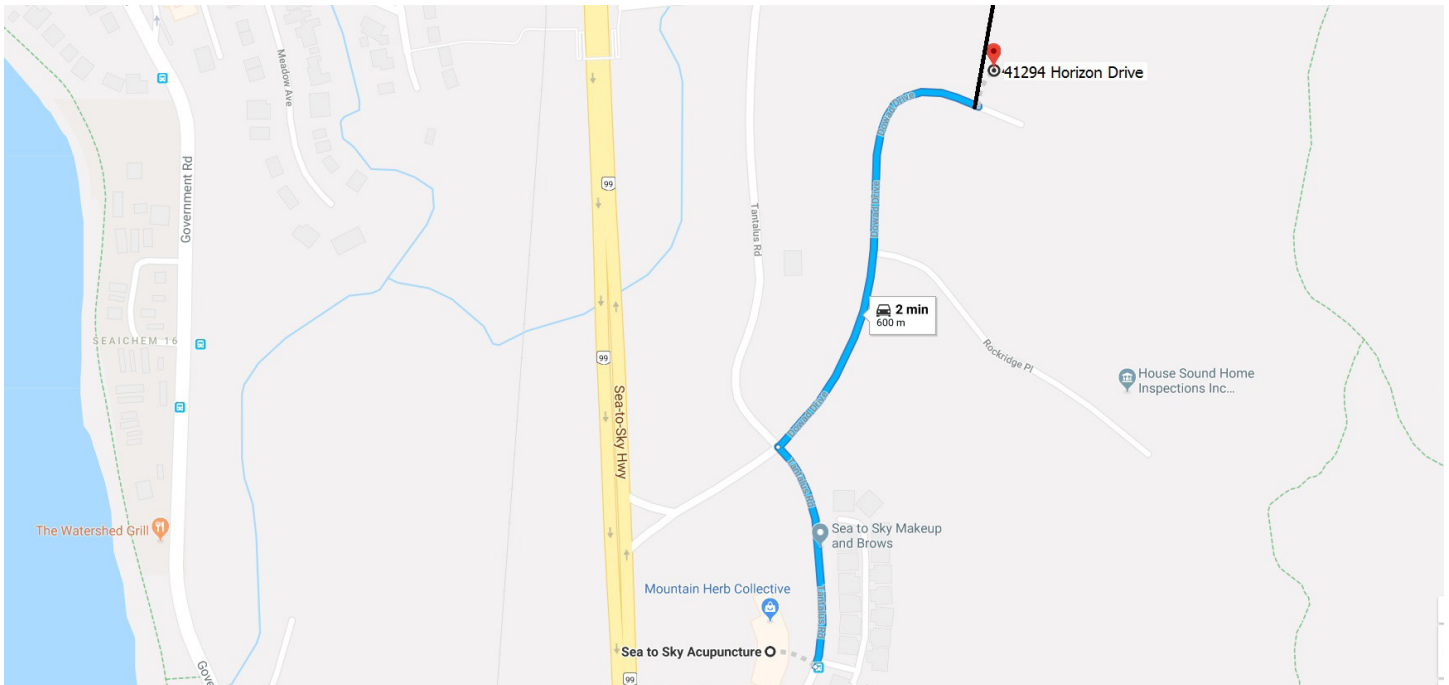

Andrea Lamont
acupuncture + herbal medicine

DIRECTIONS TO MY HOME OFFICE

Address:

41294 Horizon Drive, Squamish, BC

Directions:

Drive north on Tantalus Road. Turn right on Dowad Drive and go up a steep hill. Just before the end of Dowad Drive, turn left at the stop sign. This is Horizon Drive. The clinic is on your right, #41294 Horizon Drive. Please feel free to park on either side of the driveway (as opposed to in the middle).

** Please note - at this point Horizon Drive does not have a street sign and this address is not yet in Google maps.*

Map:

Andrea Lamont
acupuncture + herbal medicine